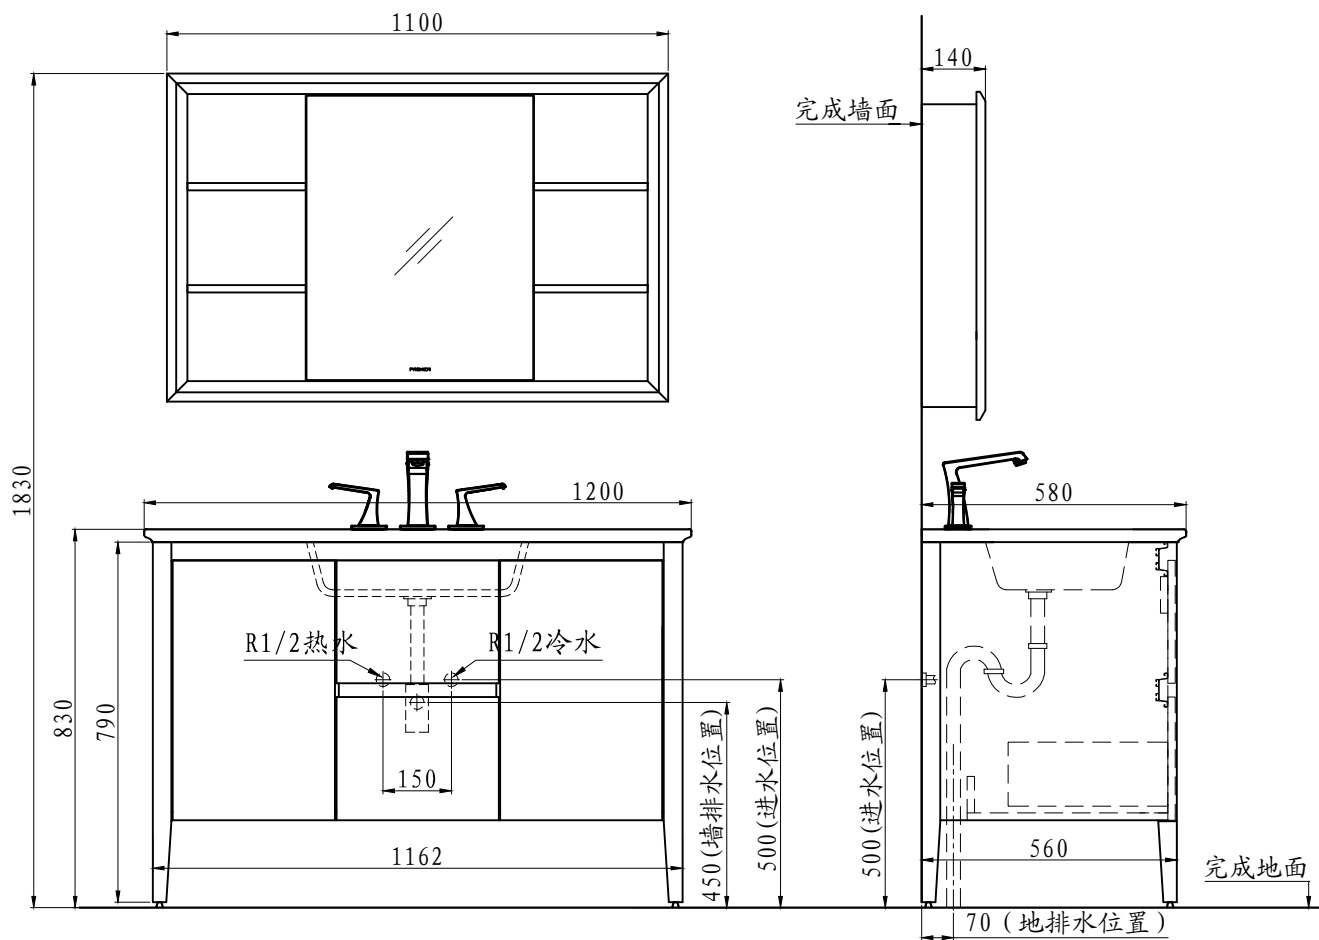

FPGM4623-T 实木柜水电安装图 (建议安装尺寸)

沿此虚线裁减放入包装箱内，裁减后总体尺寸按A5大小

 <b>FAENZA</b> 威尊卫浴 设计为美而生 <b>佛山市法恩洁具有限公司</b> FOSHAN CITY FAENZA SANITARY WARE CO., LTD.	 未注公差 DEFAULT TOLERANCE X ±0.25 X.X ±0.25 X' ±0.5'	设计: 刘永龙 DESIGNED BY: liuyonglong 工艺: PROCESSED BY:	校对: COLLATED BY: 审核: CHECKED BY:	批准: APPROVED BY: 批准日期: APPROVAL DATE:	
	图纸名称: FPGM4623-T 实木柜 DRAWING NAME:		版本: A VERSION:	比例: A4 SCALE:	
	图纸编号: CX4-404-01 DRAWING NUMBER:		自制 SELF-MANUFACTURE	外购 OUTSOURCING	页次: 共 35 页 第 34 页 PAGE:
	图例:  自制 SELF-MANUFACTURE  外购 OUTSOURCING				